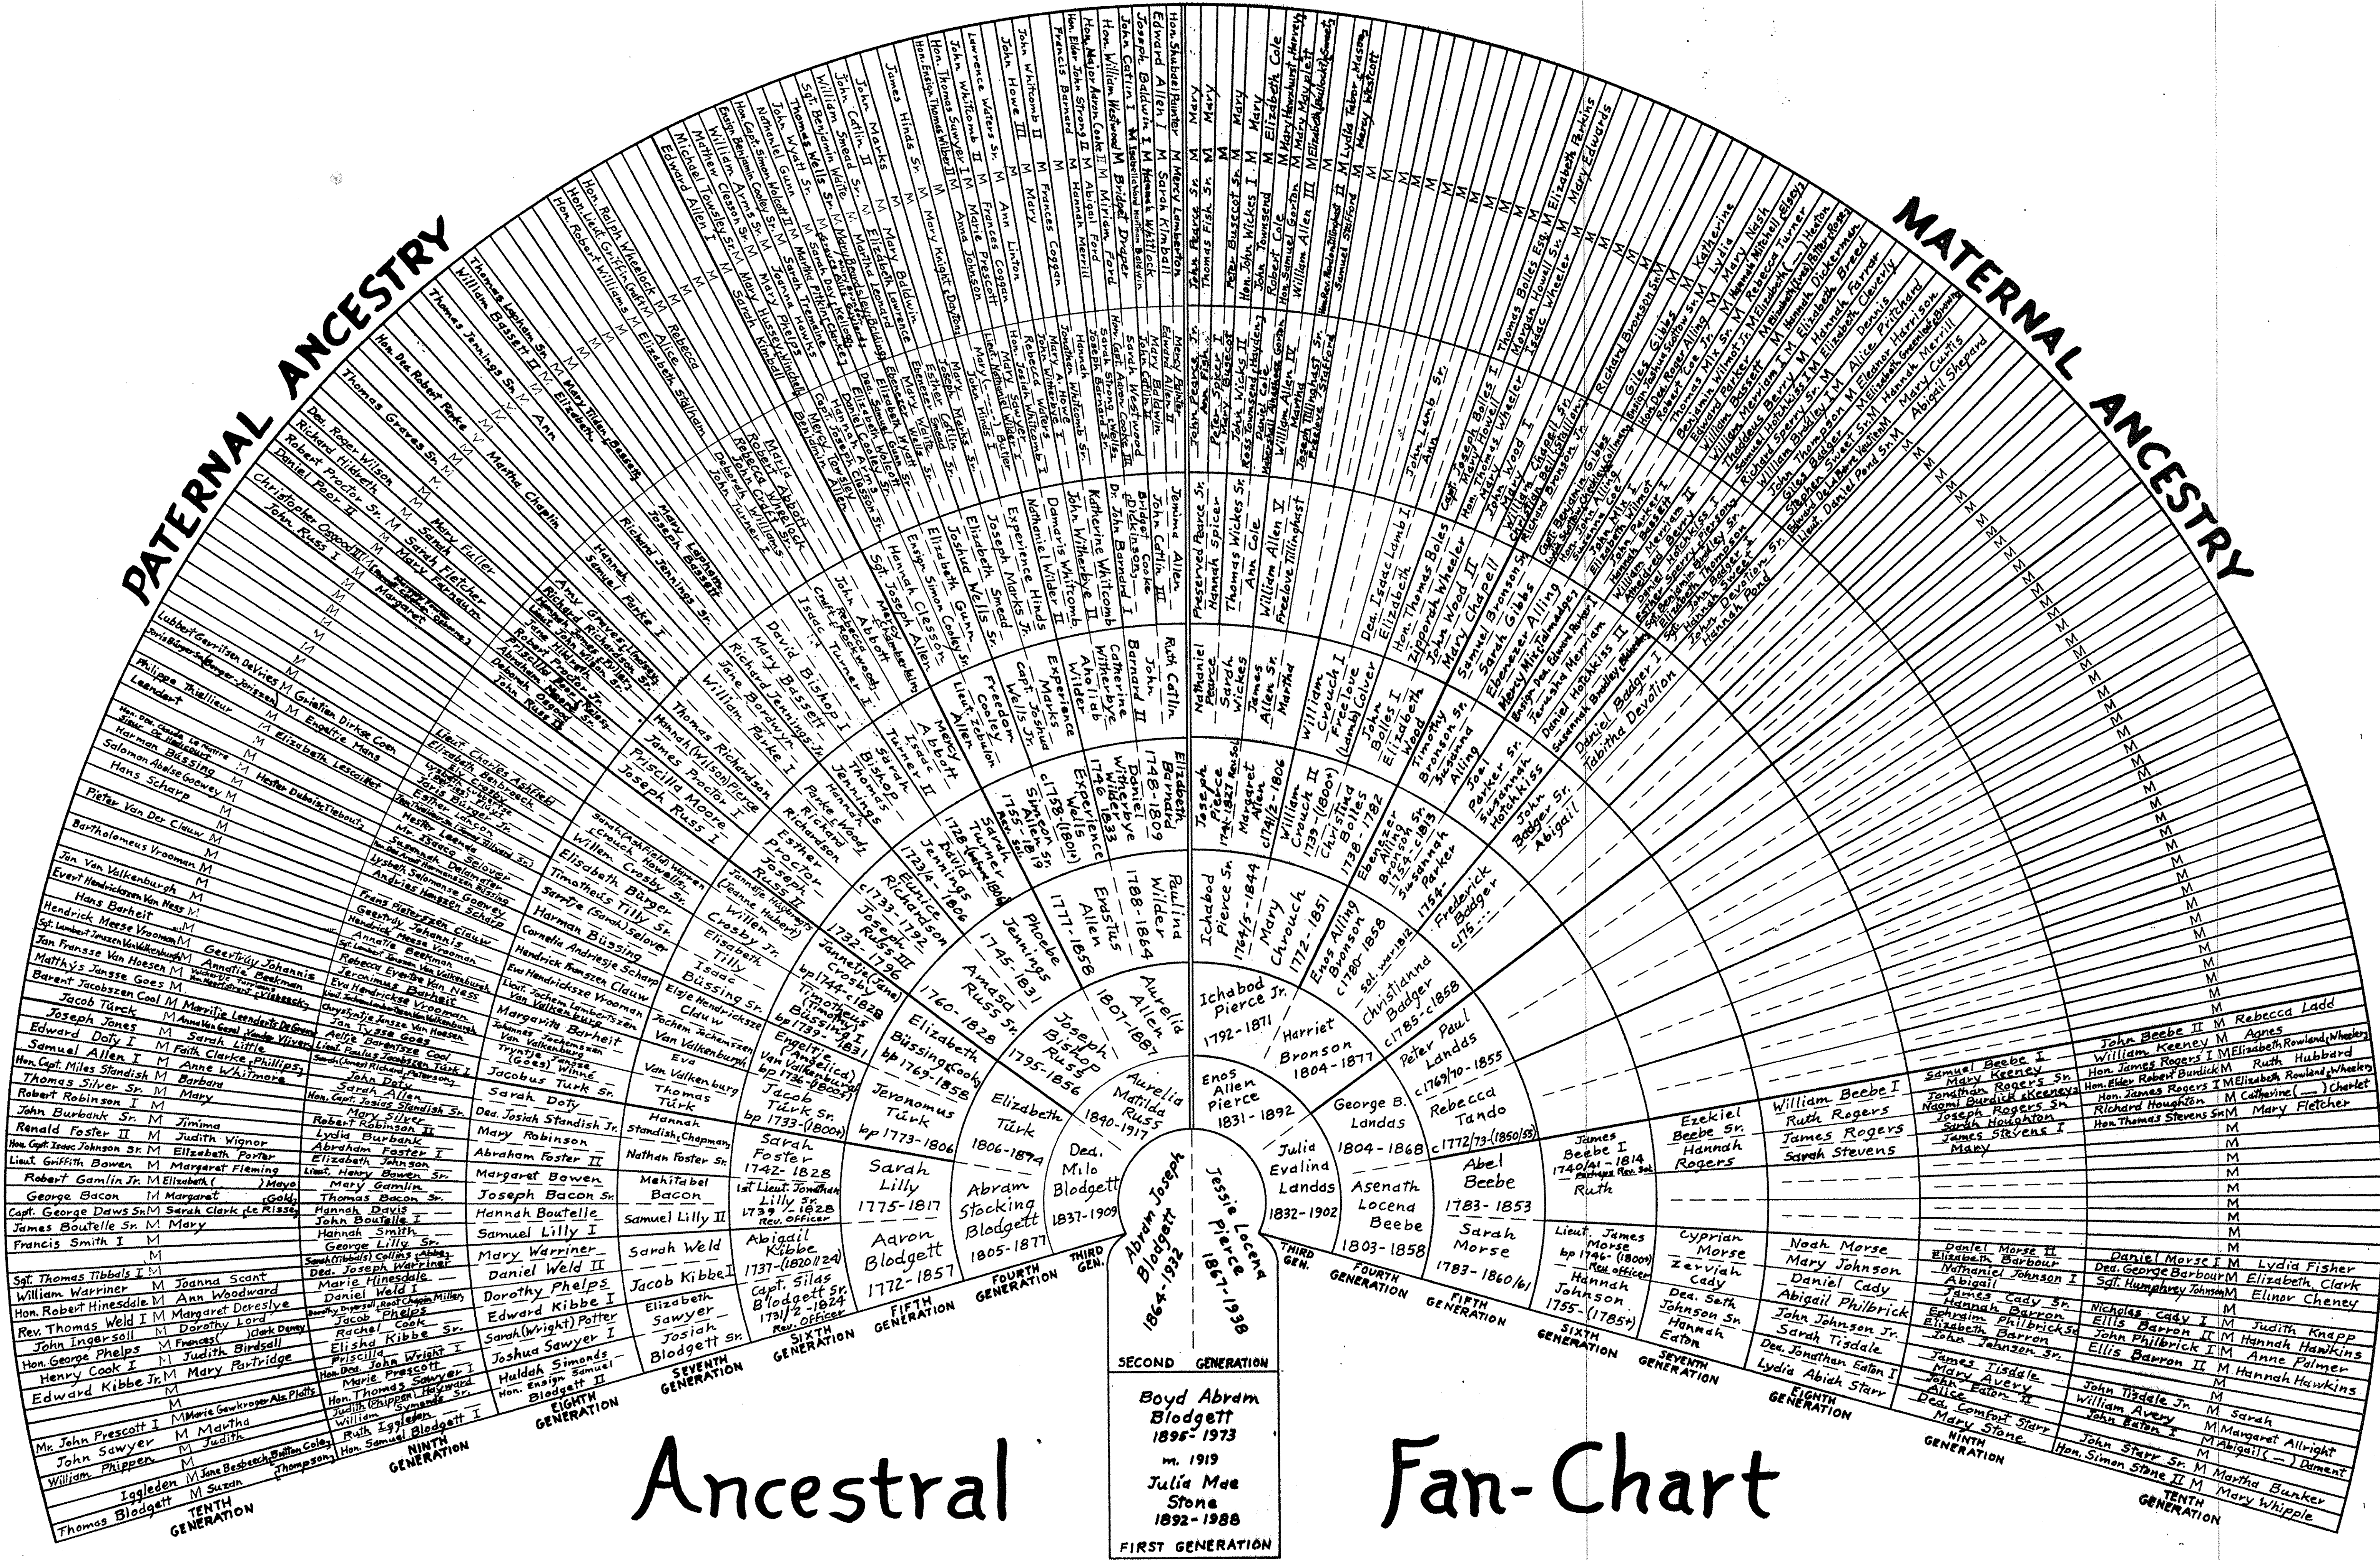

PATERNAL ANCESTRY

MATERNAL ANCESTRY

Ancestral

Fan-Chart

Boyd Abram Blodgett  
1895-1973  
m. 1919  
Julia Mae Stone  
1892-1988

FIRST GENERATION

Sessie Pierce  
1867-1938

SECOND GENERATION

Aurelia Matilda Russ  
1807-1887

THIRD GENERATION

Joseph Blodgett  
1864-1932

FOURTH GENERATION

John Beebe II  
1807-1887

FIFTH GENERATION

John Beebe I  
1807-1887

SIXTH GENERATION

John Beebe  
1807-1887

SEVENTH GENERATION

John Beebe  
1807-1887

EIGHTH GENERATION

John Beebe  
1807-1887

NINTH GENERATION

John Beebe  
1807-1887

TENTH GENERATION